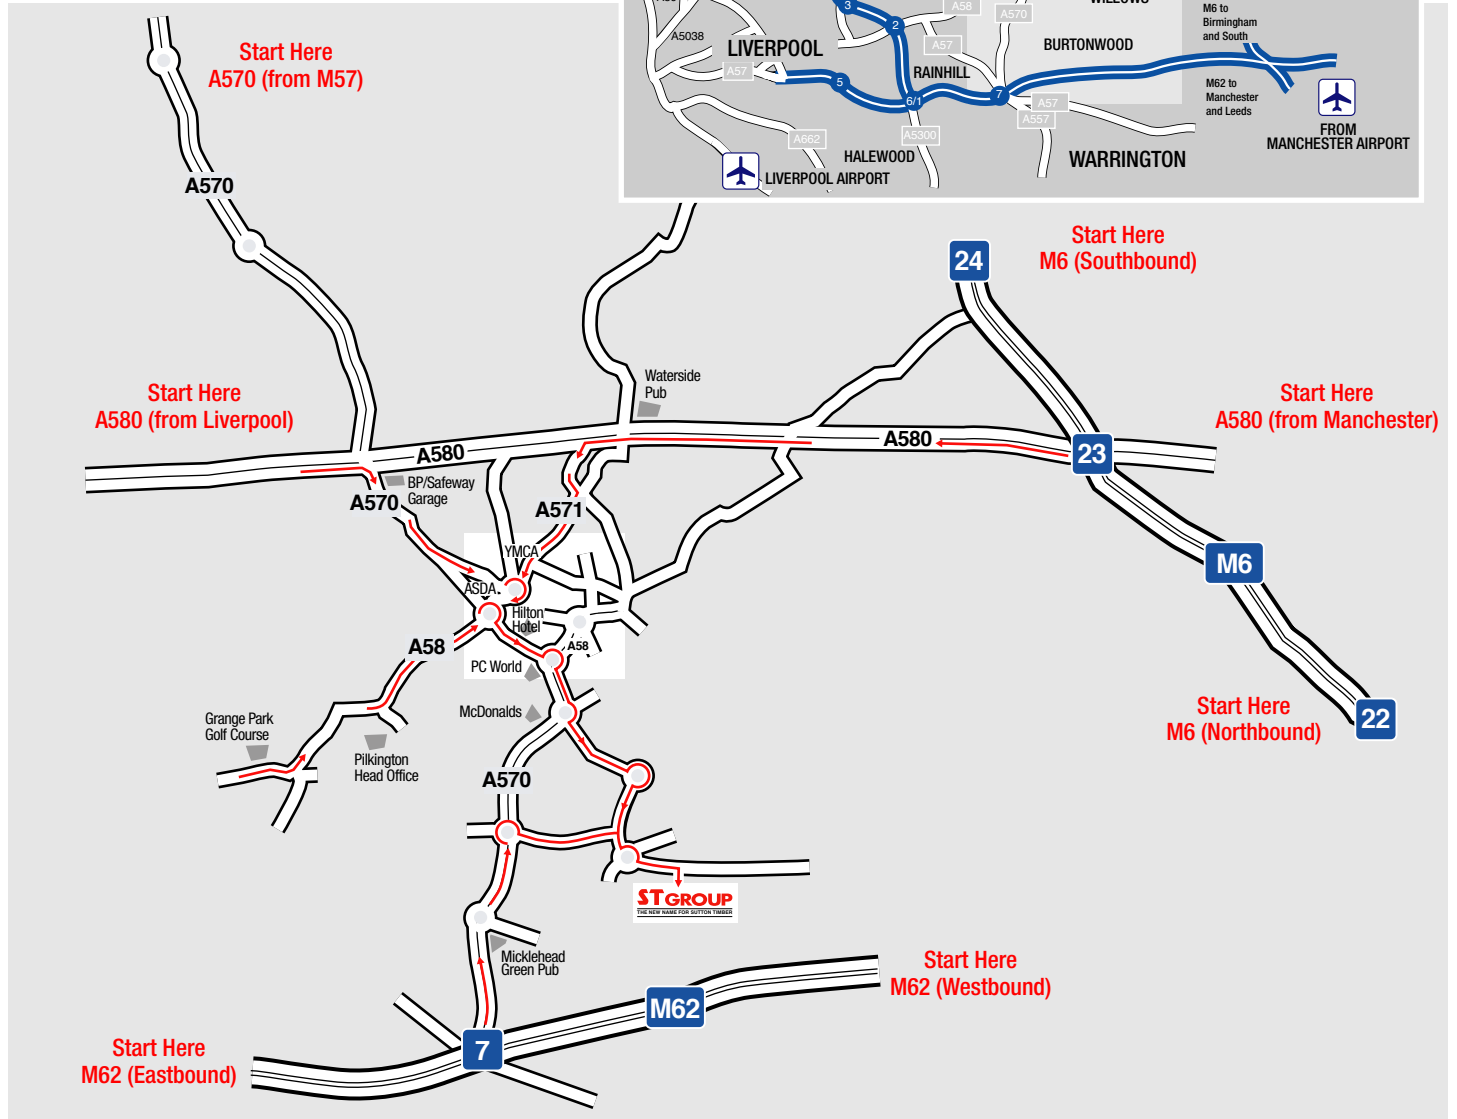

## From A580, Liverpool

Turn right at the traffic lights at the junction with Rainford Road (A570) (the BP/Safeway garagewill be on your left). Continue down the road for about 1 mile until you approach a set of traffic lights. Turn right and then left at the next set. Continue past ASDA and through the roundabout (Pizza Hut on left) and the next set of lights. Take the second exits on the next three roundabouts. Continue down Sherdley Road (park on right) and through the traffic lights to the next roundabout. Take your second exit into Clock Face Road, ST Group is 25 yards on the right hand side.

## From Junction 23, M6 / A580 Manchester

Come along the East Lancashire Road (A580) heading towards Liverpool (Waterside Hotel on right). Go through and take a left at the next set of lights. Follow the road to a mini roundabout. Continue straight ahead through the set of lights and turn right at the next mini-roundabout and take the second exit at the main roundabout. Continue to the next roundabout and take the second exit and continue through the next set of lights. Take the second exits on the next three roundabouts. Continue down Sherdley Road (park on right) and through the traffic lights to the next roundabout. Take your second exit into Clock Face Road, ST Group is 25 yards on the right hand side.

## From Junction 7, M62

Take Junction 7 off the M62, and take the exit to St Helens Linkway (A570). At first roundabout take the first exit (the Micklehead Pub on your right). At the next roundabout, take the third exit (Somerfield Distribution Centre on your right). Go straight ahead to the traffic lights. Turn right onto Sherdley Road and then take your second exit into Clock Face Road. ST Group is 25 yards on the right hand side.